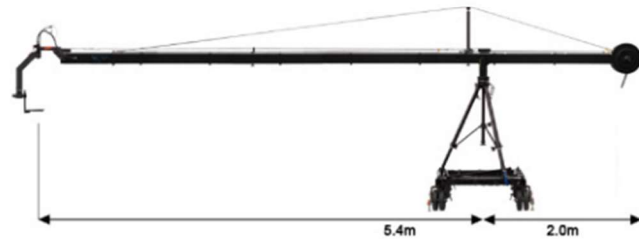

**STANDARD
EXTENSION**

Reach 1,8m
Height 3,9m
Payload 29kg

**STANDARD
PLUS
EXTENSION**

Reach 2,7m
Height 4,8m
Payload 27kg

**GIANT
EXTENSION**

Reach 3,6m
Height 5,7m
Payload 23kg

**GIANT
PLUS
EXTENSION**

Reach 4,5m
Height 7,0m
Payload 23kg

**SUPER
EXTENSION**

Reach 5,4m
Height 7,6m
Payload 23kg

**SUPER
PLUS
EXTENSION**

Reach 7,3m
Height 9,1m
Payload 23kg

**EXTREME
EXTENSION**

Reach 9,1m
Height 10,6m
Payload 23kg