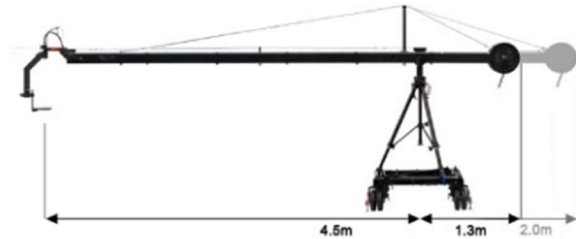

**STANDARD
EXTENSION**

Reach 1,8m
Height 3,9m
Payload 29kg

**STANDARD
PLUS
EXTENSION**

Reach 2,7m
Height 4,8m
Payload 27kg

**GIANT
EXTENSION**

Reach 3,6m
Height 5,7m
Payload 23kg

**GIANT
PLUS
EXTENSION**

Reach 4,5m
Height 7,0m
Payload 23kg

**SUPER
EXTENSION**

Reach 5,4m
Height 7,6m
Payload 23kg

**SUPER
PLUS
EXTENSION**

Reach 7,3m
Height 9,1m
Payload 23kg

**EXTREME
EXTENSION**

Reach 9,1m
Height 10,6m
Payload 23kg