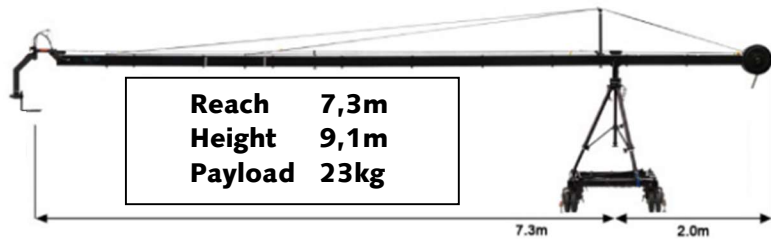

**STANDARD
EXTENSION**

Reach 1,8m
Height 3,9m
Payload 29kg

**STANDARD
PLUS
EXTENSION**

Reach 2,7m
Height 4,8m
Payload 27kg

**GIANT
EXTENSION**

Reach 3,6m
Height 5,7m
Payload 23kg

**GIANT
PLUS
EXTENSION**

Reach 4,5m
Height 7,0m
Payload 23kg

**SUPER
EXTENSION**

Reach 5,4m
Height 7,6m
Payload 23kg

**SUPER
PLUS
EXTENSION**

Reach 7,3m
Height 9,1m
Payload 23kg

**EXTREME
EXTENSION**

Reach 9,1m
Height 10,6m
Payload 23kg