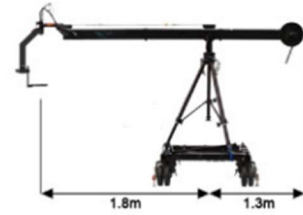

**STANDARD
EXTENSION**

Reach 1,8m
Height 3,9m
Payload 29kg

**STANDARD
PLUS
EXTENSION**

Reach 2,7m
Height 4,8m
Payload 27kg

**GIANT
EXTENSION**

Reach 3,6m
Height 5,7m
Payload 23kg

**GIANT
PLUS
EXTENSION**

Reach 4,5m
Height 7,0m
Payload 23kg

**SUPER
EXTENSION**

Reach 5,4m
Height 7,6m
Payload 23kg

**SUPER
PLUS
EXTENSION**

Reach 7,3m
Height 9,1m
Payload 23kg

**EXTREME
EXTENSION**

Reach 9,1m
Height 10,6m
Payload 23kg