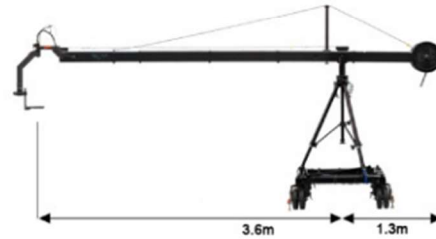

**STANDARD
EXTENSION**

Reach 1,8m
Height 3,9m
Payload 29kg

**STANDARD
PLUS
EXTENSION**

Reach 2,7m
Height 4,8m
Payload 27kg

**GIANT
EXTENSION**

Reach 3,6m
Height 5,7m
Payload 23kg

**GIANT
PLUS
EXTENSION**

Reach 4,5m
Height 7,0m
Payload 23kg

**SUPER
EXTENSION**

Reach 5,4m
Height 7,6m
Payload 23kg

**SUPER
PLUS
EXTENSION**

Reach 7,3m
Height 9,1m
Payload 23kg

**EXTREME
EXTENSION**

Reach 9,1m
Height 10,6m
Payload 23kg