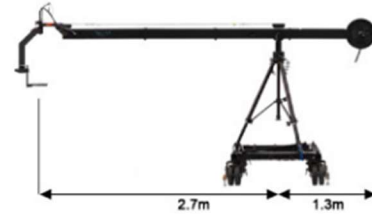

**STANDARD
EXTENSION**

Reach 1,8m
Height 3,9m
Payload 29kg

**STANDARD
PLUS
EXTENSION**

Reach 2,7m
Height 4,8m
Payload 27kg

**GIANT
EXTENSION**

Reach 3,6m
Height 5,7m
Payload 23kg

**GIANT
PLUS
EXTENSION**

Reach 4,5m
Height 7,0m
Payload 23kg

**SUPER
EXTENSION**

Reach 5,4m
Height 7,6m
Payload 23kg

**SUPER
PLUS
EXTENSION**

Reach 7,3m
Height 9,1m
Payload 23kg

**EXTREME
EXTENSION**

Reach 9,1m
Height 10,6m
Payload 23kg